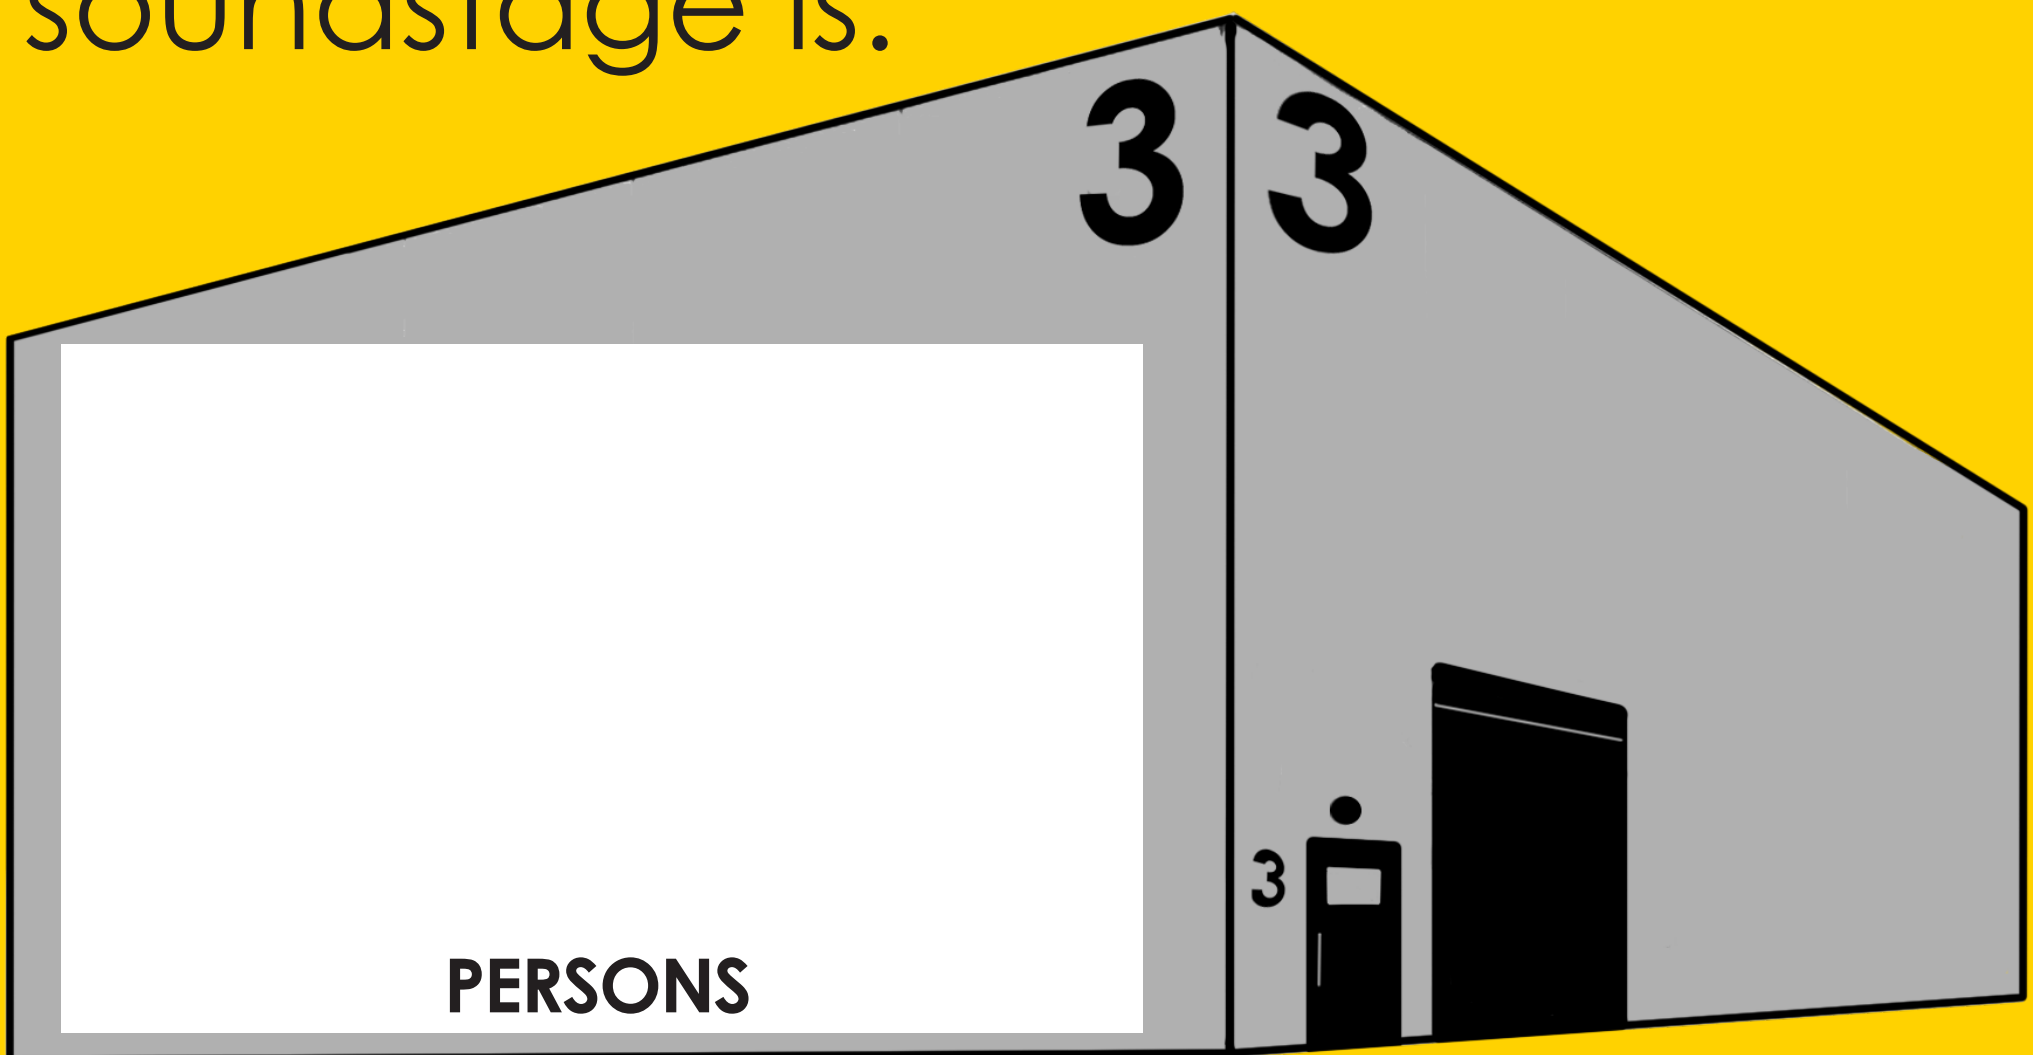

MAXIMUM CAPACITY

FOR YOUR SAFETY

it has been determined that
the maximum capacity for this
soundstage is:

Capacity rating is subject to change depending upon the
addition and placement of set pieces, set dressing, and
production equipment.